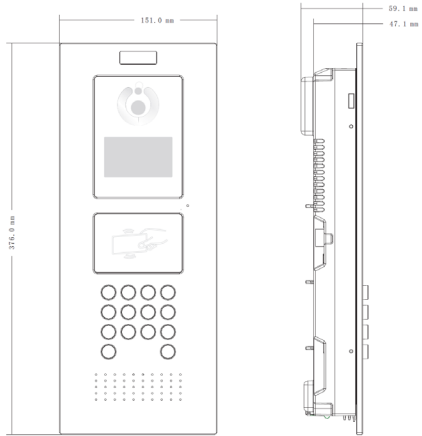

Audio

Audio Compression	G.711
Audio Input	Omnidirectional Mic
Audio Output	Built-in Speaker
Bidirectional Talk	Support Dual-way Bidirectional talk

Display

LCD Screen	3" STN 128x64
------------	---------------

Operation Mode

Keypad	Mechanical Button
Reader	Mifare Card

Approaching Induction

Body approaching	-
------------------	---

Interface

Door Control	1
--------------	---

Alarm In	2(1ch unlock button, 1ch feedback)
RS485	1

Network

Ethernet	10M/100Mbps
Network Protocol	TCP/IP

General

Ingress Protection	IP54
Tamper Switch	1
Installation	Flush
Material	Aluminum
Power	DC 12V
Power Consumption	Standby ≤1W, Work ≤10W
Working Temperature	-40°C~+60°C
Relative Humidity	10%~90%RH
Dimensions	151.0mm×376.0mm×59.1mm
Weight	1.6Kg

Dimensions

View Area

Application