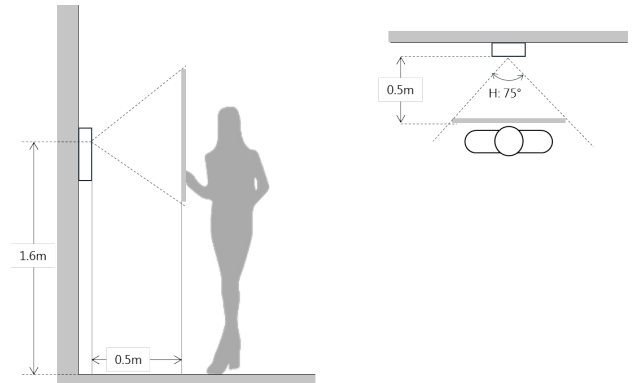

Network

Ethernet	10M/100Mbps
Network Protocol	TCP/IP

General

Ingress Protection	IP54
Tamper Switch	1
Installation	Flush
Material	Aluminum
Power	DC 12V
Power Consumption	Standby ≤1W, Work ≤10W
Working Temperature	-40°C~+60°C
Relative Humidity	10%~90%RH
Dimensions	151.0mm×376.0mm×59.1mm
Weight	1.6Kg

Dimensions

View Area

Application